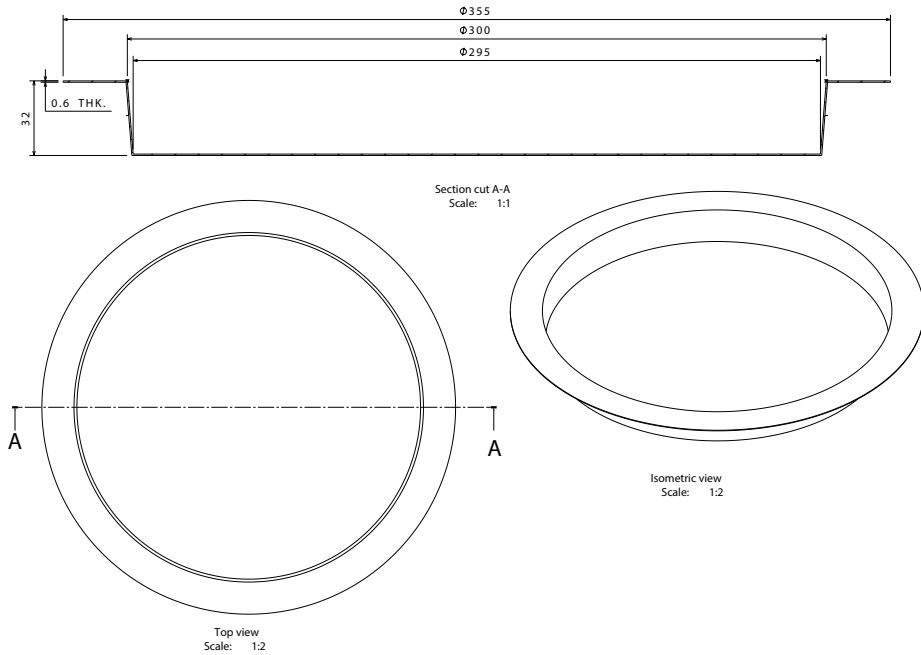

BAR TRAY
BT335
BT341

| | BT335-SSS | BT341-SSS |
|-------------------------|-----------------------|-----------|
| Dimensions mm (Dia x H) | 350 x 32 | 410 x 30 |
| Weight g (Empty :) | 570 | 630 |
| Finish | Satin Stainless Steel | |