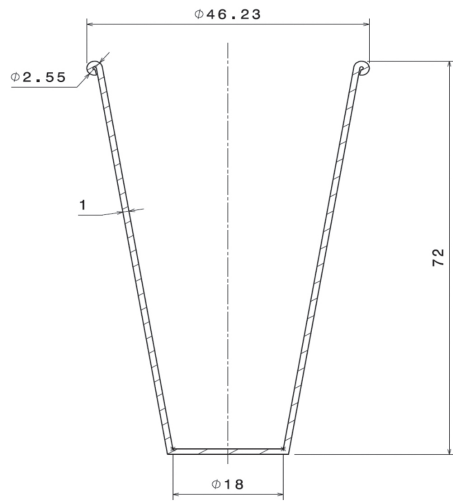

# JIGGER 25/50 JM700

	JM700-SS
Size ml	25 / 50
Dimensions mm (Dia x H)	46.23 x 110
Weight g (Empty :)	68
Weight g (Empty :)	Satin Stainless Steel

Branded Tumblers & Barware  
design@brym-uk.com  
01726 256890

### Dual Measure

25ml & 50ml.