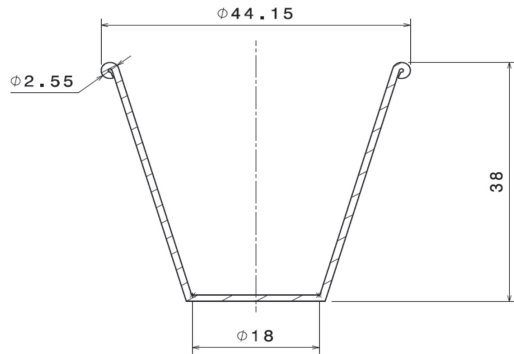

# JIGGER 25/50 JM700

	JM700-SS
Size ml	25 / 50
Dimensions mm (Dia x H)	46.23 x 110
Weight g (Empty :)	68
Weight g (Empty :)	Satin Stainless Steel

Branded Tumblers & Barware  
design@brym-uk.com  
01726 256890

### Dual Measure

25ml & 50ml.